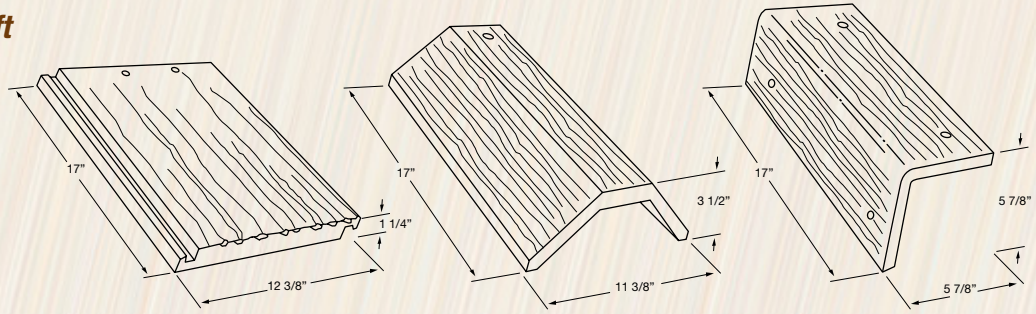

# Ponderosa

88.5 Tiles per 100 sq ft with 3" headlap

970 Approx installed weight field tile per 100 sq ft

**Ponderosa**  
5645 Sunrise Blend

5501 Oakwood

*Brown, Brown Streaks*

Ref Emi SRI A.Ref A.SRI  
.11 .92 9 .14 12