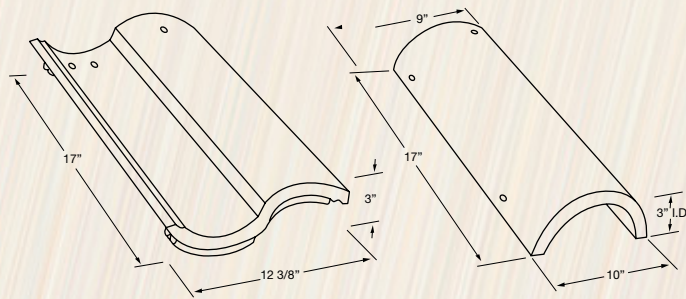

Capistrano

88.5 Tiles per 100 sq ft
with 3" headlap

900 Approx installed weight
field tile per 100 sq ft

Capistrano
3698 Kona Red Range