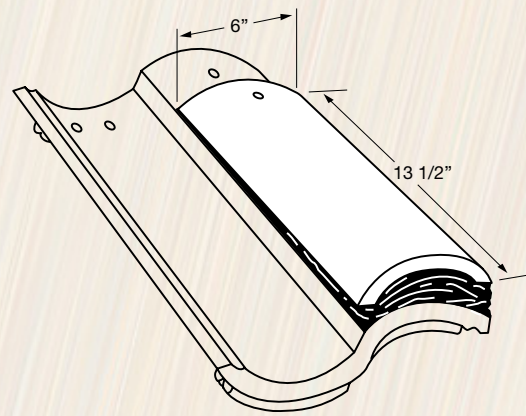

<b>% used on roof</b>	<b>Approx installed weight field tile per 100 sq ft</b>
<b>10% Application</b>	990
<b>20% Application</b>	1080
<b>30% Application</b>	1170

Each Boosted piece weighs approximately 4.8 lbs.