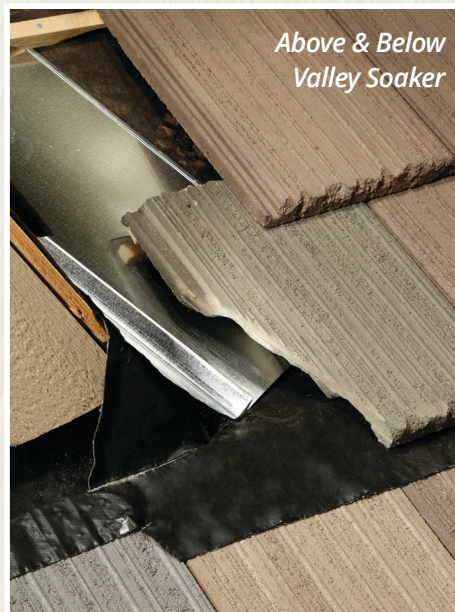

#1 Distinguishing Characteristic: A FULLY-ADHERED BACK

Secure Roll has a double release, fully-adhered back that is extremely moldable and flexible, enabling you to flash all the significant areas of a roof prior to, during and after tile installation. Other flashings have narrow strips of adhesive on the back. Not ours. With Secure Roll you get:

- A fully adhesive back that adds strength and superior wind resistance
- A hydrophobic adhesive surface that allows installation in wet conditions
- Greater moldability
- Easy installation - sticks to itself without tools or heat
- Ability to apply directly to most construction materials without the need of additional fastening

1-888-TILE ROOF

For more information on Eagle's Secure Roll, contact your
local Account Representative or visit eagleroofting.com

Connect with us!

SECURE ROLL™

FLEXIBLE FLASHING

At Headwall
Over Flat Profile

At Valley Juncture

At Headwall
Over Barrel Profile

Above & Below
Valley Soaker

Specifications:

Rolls per Box	2
Roll Size	11" X 33'
Roll Size	20" X 16.5'
Thickness	83.5 mils
Weight (P/R)	17 lbs

In partnership with: